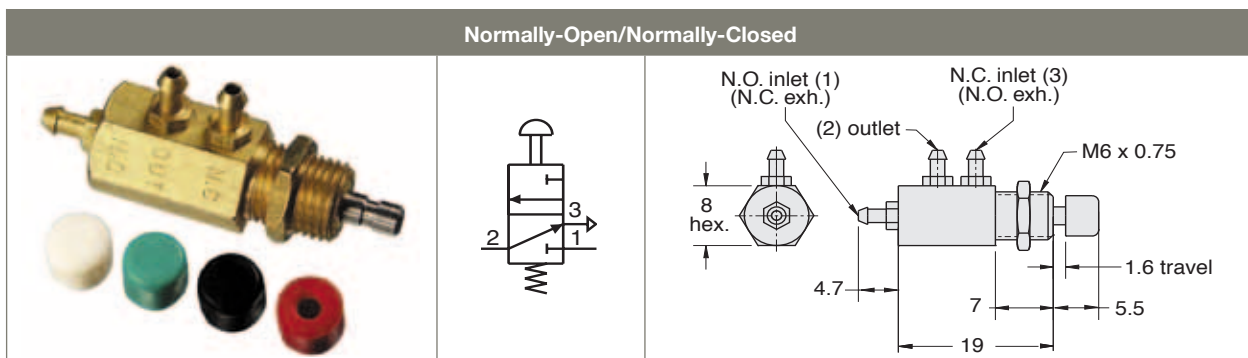

Part No.	Function
M-SMTV-3	Normally-Closed

Part No.	Function
M-SMAV-3	N.O. or N.C.

Four colors of snap-on push buttons included with each valve

CUSTOMer solutions

If you need a product that fits your application perfectly, Clippard has the capability to design or modify one of its products to suit your exact needs. We understand that a standard catalog product may be close but not be exactly what you need. **Let us know YOUR Need, and we will help to find YOUR Solution!**

Specials!

Clippard has been and still is a pioneer in miniature pneumatics. This cartridge 2/2 valve is small and packs a lot of flow into a very tight package. If you don't see what you need in this section, just call us!